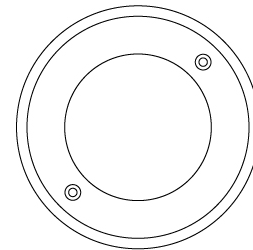

GENERAL

Series: Caliber
Subseries: Caliber 120 D
Brand: Unonovesette
Division: Exterior
Mounting Type: Recessed
Mounting Location: In-Ground
Subcategory: Drive Over

PHYSICAL

Shape: Square
Diameter (mm): 116
Diameter (in): 4 ⁹/₁₆
Height (mm): 104
Height (in): 4 ¹/₈
Light Distribution: Direct
Weight (kg): 0.900
Weight (lbs): 1.98
Installation Requirement: Housing box
Diffuser: Extra clear glass 6mm
Fixture Finish: [ASB / SST](#)
Fixture Material: Stainless Steel AISI 316L
Cable Details: 350mm NS20N PCP 2x0.5 mm2

ELECTRICAL

Lamp Type: LED
Input Wattage (W): 9.04
Total Output Wattage (W): 8.5
Dimming: Non-Dimming / Phase Dimming (120Vac only) / 0-10V Dimming
Driver Included: No
Driver Location: Remote
Driver Type: Constant Voltage - Universal
Driver Class: Class 2
Input Voltage (V): 120 - 277
Output Voltage (V): 24

LED

Number of LEDs: 1
Color Temperature (°K): [2700 / 3000 / 4000](#)
Max. Delivered Lumen (lm): 730 (3000K)
CRI: >90 CRI
Lamp Life (hrs): 100000

OPTICAL

Optic°: [10 / 35 / 50](#)
Beam Angle: Narrow / Medium / Wide
Adjustability: Rotational 360°; Tilt 15°

RATINGS AND CERTIFICATIONS

Certified By: Certified for North American Standards
IP rating: IP68 (not for permanent immersion)
IK Rating: IK08
Marine Grade: Stainless Steel AISI 316L

PROJECT
TYPE
SPECIFIER
QUANTITY
DATE