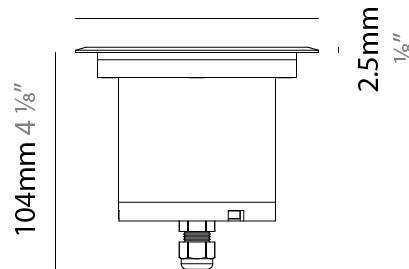

Ø116mm 4 ⁹/₁₆"