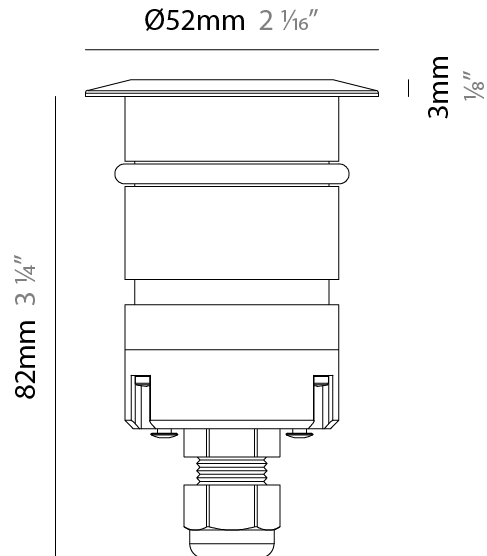

GENERAL

Series: Caliber
Subseries: Caliber 52 Sub
Brand: Unonovesette
Division: Exterior
Mounting Type: Recessed
Mounting Location: Fountains
Subcategory: Uplight

PHYSICAL

Shape: Round
Diameter (mm): 52
Diameter (in): 2 1/16
Height (mm): 85
Height (in): 3 3/8
Light Distribution: Direct
Weight (kg): 0.28
Weight (lbs): 0.61
Installation Requirement: Housing box. Suitable for installation in fountains at a maximum level of 1m deep. (NOT INTENDED FOR HUMAN CONTACT)
Diffuser: Extra clear tempered glass 4mm
Fixture Finish: Stainless Steel AISI 316L
Fixture Material: Stainless Steel AISI 316L
Cable Details: 500cm NS20N PCP 2x0.5 mm2

ELECTRICAL

Lamp Type: LED
Input Wattage (W): 3.92
Total Output Wattage (W): 2
Dimming: 0-10V Dimming / Phase Dimming (120Vac Only)
Driver Included: No
Driver Location: Remote
Driver Type: Constant Voltage - Universal
Driver Class: Class 2
Input Voltage (V): 120 - 277
Output Voltage (V): 24

LED

Number of LEDs: 1
Color Temperature (°K): 2200 / 2700 / 3000 / 4000
Max. Delivered Lumen (lm): 127
CRI: >90 CRI
Lamp Life (hrs): 100000

OPTICAL

Optic°: 10 / 23 / 43 / 10x40
Beam Angle: Narrow / Medium / Wide / Elliptical
Adjustability: Fixed

RATINGS AND CERTIFICATIONS

Certified By: Certified for North American Standards
IP rating: IP68 (for permanent submersion 1m)
IK Rating: IK08
Marine Grade: Stainless Steel AISI 316L