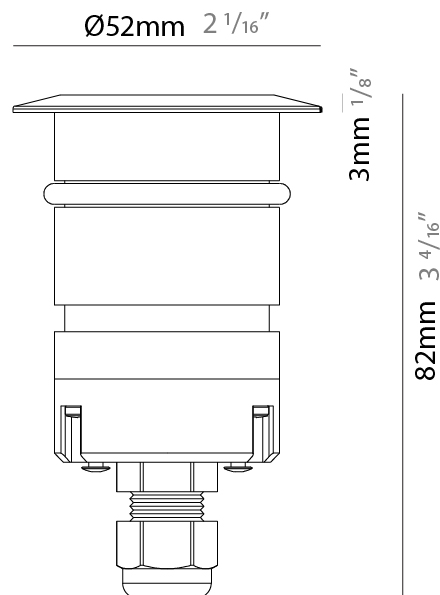

GENERAL

Series: Caliber
Subseries: Caliber 52
Brand: Unonovesette
Division: Exterior
Mounting Type: Recessed
Mounting Location: In-Ground
Subcategory: Drive Over

PHYSICAL

Shape: Round
Diameter (mm): 52
Diameter (in): 2 1/16
Height (mm): 82
Height (in): 3 1/4
Light Distribution: Direct
Weight (kg): 0.28
Weight (lbs): 0.62
Load Resistance (kg): 1500
Load Resistance (lbs): 3306
Installation Requirement: Housing box / Fixing springs
Diffuser: Extra clear tempered / Frosted glass 4mm
Fixture Finish: ASB / SST
Fixture Material: Stainless Steel AISI 316L
Cable Details: 350mm NS20N PCP 2x0.5 mm2

ELECTRICAL

Lamp Type: LED
Input Wattage (W): 3.92
Total Output Wattage (W): 2
Dimming: 0-10V Dimming / Phase Dimming (120Vac Only)
Driver Included: No
Driver Location: Remote
Driver Type: Constant Voltage - Universal
Driver Class: Class 2
Input Voltage (V): 120 - 277
Output Voltage (V): 24

LED

Number of LEDs: 1
Color Temperature (°K): 2200 / 2700 / 3000 / 4000
Max. Delivered Lumen (lm): 127
CRI: >90 CRI
Lamp Life (hrs): 100000

OPTICAL

Optic°: 10 / 23 / 43 / 1040
Beam Angle: Narrow / Medium / Wide / Elliptical
Adjustability: Fixed

RATINGS AND CERTIFICATIONS

Certified By: Certified for North American Standards
IP rating: IP68 (not for permanent immersion)
IK Rating: IK08
Marine Grade: Stainless Steel AISI 316L